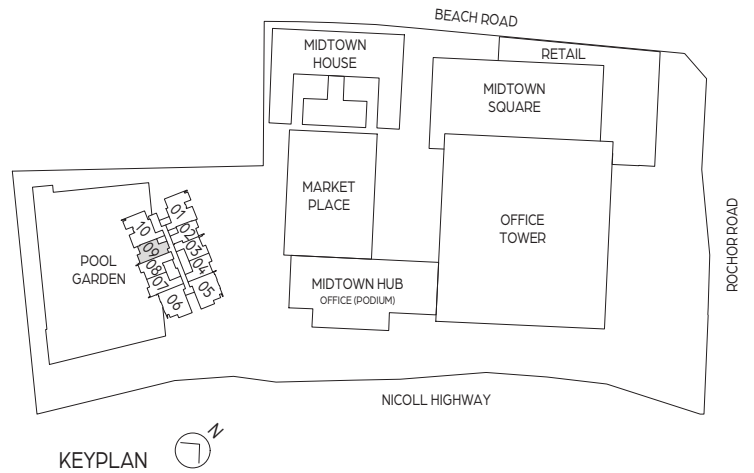

1 BEDROOM

TYPE A1a

38 sq m / 409 sq ft

UNIT

07-02 TO # 24-02

LEGEND (where applicable):

- F - Fridge
- WM - Washing Machine
- S - Storage
- DB - Distribution Board
- IH - Induction Hob
- SO - Steam Oven

KEYPLAN

1 BEDROOM

TYPE A1-G

48 sq m / 517 sq ft

UNIT

07-09

LEGEND (where applicable):

- F - Fridge
- S - Storage
- IH - Induction Hob
- WM - Washing Machine
- DB - Distribution Board
- SO - Steam Oven

1 BEDROOM

KEYPLAN