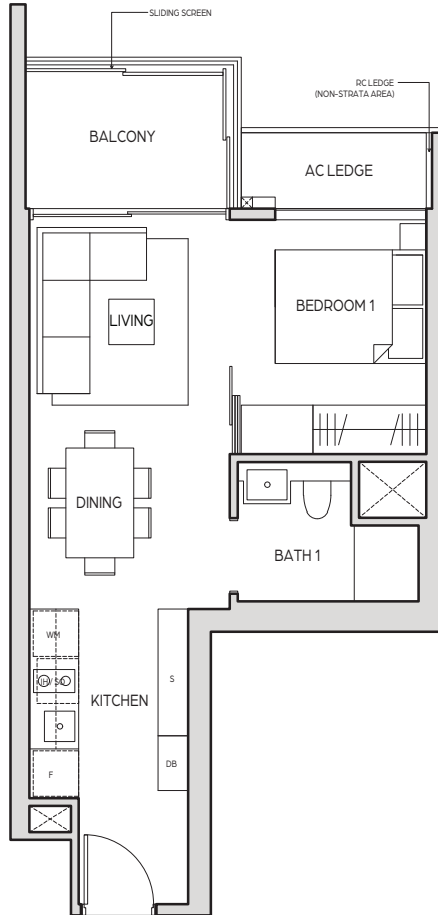

1 BEDROOM

TYPE A1a

38 sq m / 409 sq ft

UNIT

07-02 TO # 24-02

LEGEND (where applicable):

- F - Fridge
- WM - Washing Machine
- S - Storage
- DB - Distribution Board
- IH - Induction Hob
- SO - Steam Oven

KEYPLAN

1 BEDROOM

TYPE A1-G

48 sq m / 517 sq ft

UNIT

07-09

LEGEND (where applicable):

- F - Fridge
- S - Storage
- IH - Induction Hob
- WM - Washing Machine
- DB - Distribution Board
- SO - Steam Oven

1 BEDROOM

TYPE A2

45 sq m / 484 sq ft

UNIT

08-08 TO # 24-08

LEGEND (where applicable):

- F - Fridge
- S - Storage
- IH - Induction Hob
- WM - Washing Machine
- DB - Distribution Board
- SO - Steam Oven

KEYPLAN

1 BEDROOM

TYPE A2a

45 sq m / 484 sq ft

UNIT

08-07 TO # 24-07

LEGEND (where applicable):

- F - Fridge
- WM - Washing Machine
- S - Storage
- DB - Distribution Board
- IH - Induction Hob
- SO - Steam Oven

1 BEDROOM

TYPE A2a-G