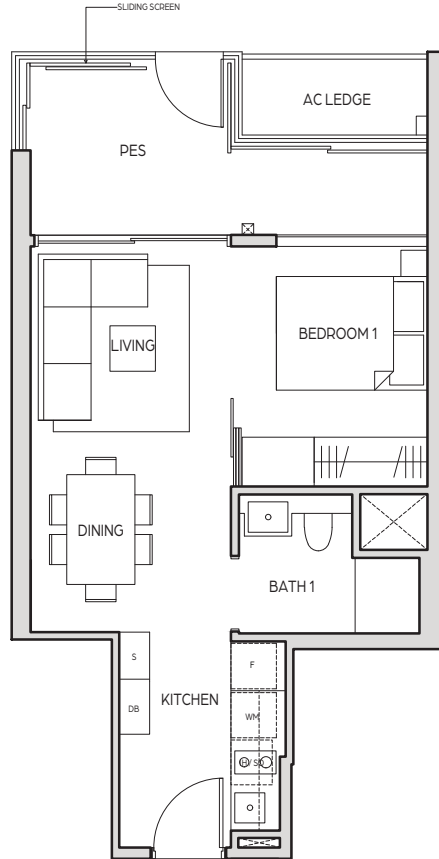

1 BEDROOM

TYPE A1

44 sq m / 474 sq ft

UNIT

08-09 TO # 24-09

0 1 3 5M

LEGEND (where applicable):

F - Fridge S - Storage IH - Induction Hob
 WM - Washing Machine DB - Distribution Board SO - Steam Oven

1 BEDROOM

TYPE A1a

38 sq m / 409 sq ft

UNIT

07-02 TO # 24-02

LEGEND (where applicable):

- F - Fridge
- WM - Washing Machine
- S - Storage
- DB - Distribution Board
- IH - Induction Hob
- SO - Steam Oven

KEYPLAN

1 BEDROOM

TYPE A1-G

48 sq m / 517 sq ft

UNIT

07-09

LEGEND (where applicable):

- F - Fridge
- S - Storage
- IH - Induction Hob
- WM - Washing Machine
- DB - Distribution Board
- SO - Steam Oven

1 BEDROOM

TYPE A2

45 sq m / 484 sq ft

UNIT

08-08 TO # 24-08

LEGEND (where applicable):

- F - Fridge
- S - Storage
- IH - Induction Hob
- WM - Washing Machine
- DB - Distribution Board
- SO - Steam Oven

KEYPLAN

1 BEDROOM