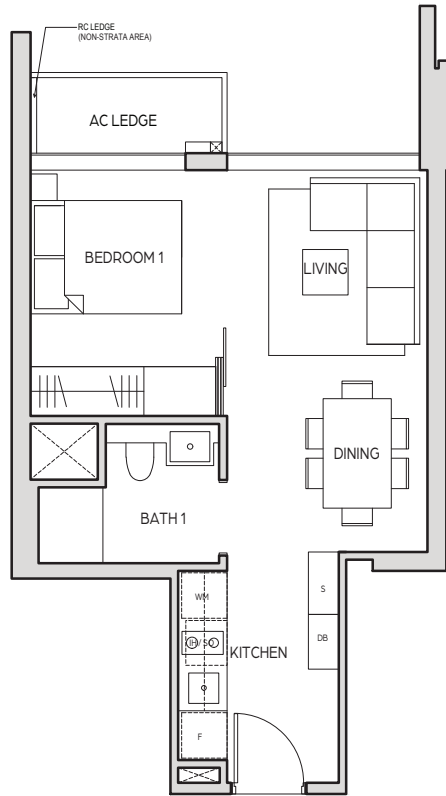

1 BEDROOM

TYPE A1

44 sq m / 474 sq ft

UNIT

08-09 TO # 24-09

0 1 3 5M

LEGEND (where applicable):

F - Fridge S - Storage IH - Induction Hob
 WM - Washing Machine DB - Distribution Board SO - Steam Oven

1 BEDROOM

TYPE A1a

38 sq m / 409 sq ft

UNIT

07-02 TO # 24-02

LEGEND (where applicable):

- F - Fridge
- WM - Washing Machine
- S - Storage
- DB - Distribution Board
- IH - Induction Hob
- SO - Steam Oven

KEYPLAN

1 BEDROOM

TYPE A1-G

48 sq m / 517 sq ft

UNIT

07-09

LEGEND (where applicable):

- F - Fridge
- S - Storage
- IH - Induction Hob
- WM - Washing Machine
- DB - Distribution Board
- SO - Steam Oven

1 BEDROOM

TYPE A2

45 sq m / 484 sq ft

UNIT

08-08 TO # 24-08

LEGEND (where applicable):

- F - Fridge
- S - Storage
- IH - Induction Hob
- WM - Washing Machine
- DB - Distribution Board
- SO - Steam Oven

KEYPLAN

1 BEDROOM