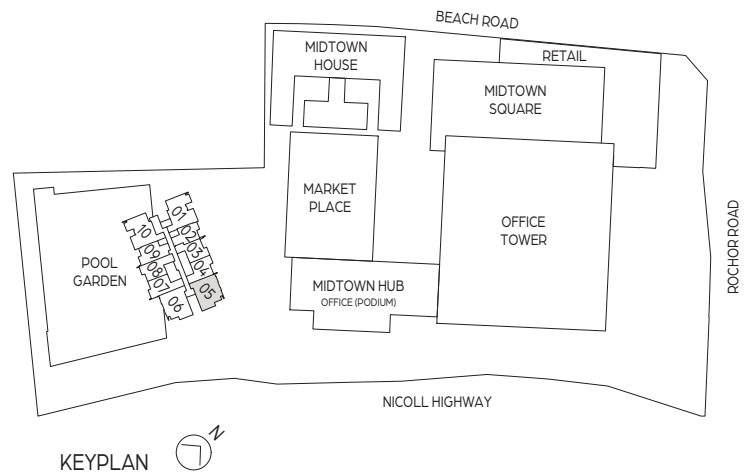

68 sq m / 732 sq ft

UNIT

07-06 TO # 24-06

LEGEND (where applicable):

- F - Fridge
- S - Storage
- IH - Induction Hob
- WM - Washing Machine
- DB - Distribution Board
- SO - Steam Oven

2 BEDROOM

TYPE B1a

68 sq m / 732 sq ft

UNIT

07-05 TO # 24-05

LEGEND (where applicable):
 F - Fridge S - Storage IH - Induction Hob
 WM - Washing Machine DB - Distribution Board SO - Steam Oven

2 BEDROOM

TYPE B2

69 sq m / 743 sq ft

UNIT

07-01 TO # 24-01