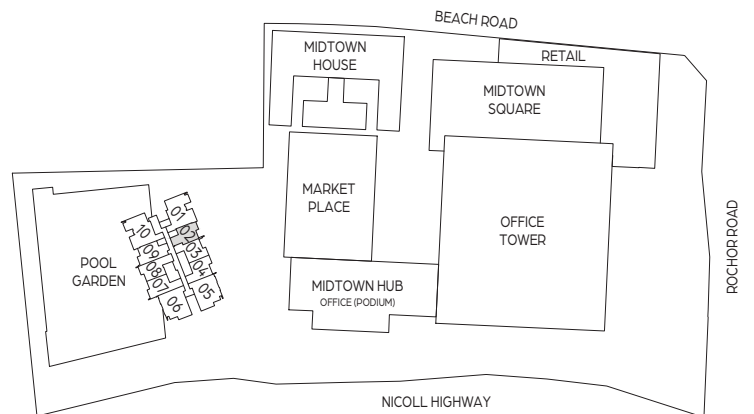

1 BEDROOM

TYPE A1

44 sq m / 474 sq ft

UNIT

08-09 TO # 24-09

0 1 3 5M

LEGEND (where applicable):

F - Fridge S - Storage IH - Induction Hob
 WM - Washing Machine DB - Distribution Board SO - Steam Oven

1 BEDROOM

TYPE A1a

38 sq m / 409 sq ft

UNIT

07-02 TO # 24-02

LEGEND (where applicable):

- F - Fridge
- WM - Washing Machine
- S - Storage
- DB - Distribution Board
- IH - Induction Hob
- SO - Steam Oven

KEYPLAN