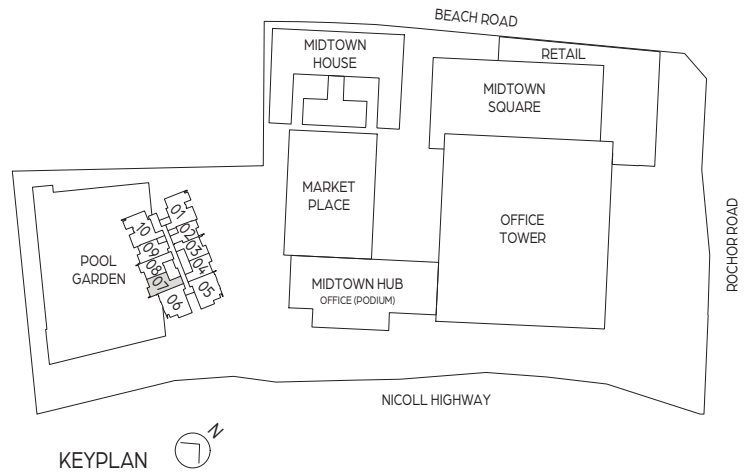

49 sq m / 527 sq ft

UNIT

07-07

LEGEND (where applicable):

- F - Fridge
- WM - Washing Machine
- S - Storage
- DB - Distribution Board
- IH - Induction Hob
- SO - Steam Oven

1 BEDROOM

TYPE A3

43 sq m / 463 sq ft

UNIT

07-03 TO # 24-03

0 1 3 5M

LEGEND (where applicable):

F - Fridge S - Storage IH - Induction Hob
 WM - Washing Machine DB - Distribution Board SO - Steam Oven

1 BEDROOM

TYPE A3a

42 sq m / 452 sq ft