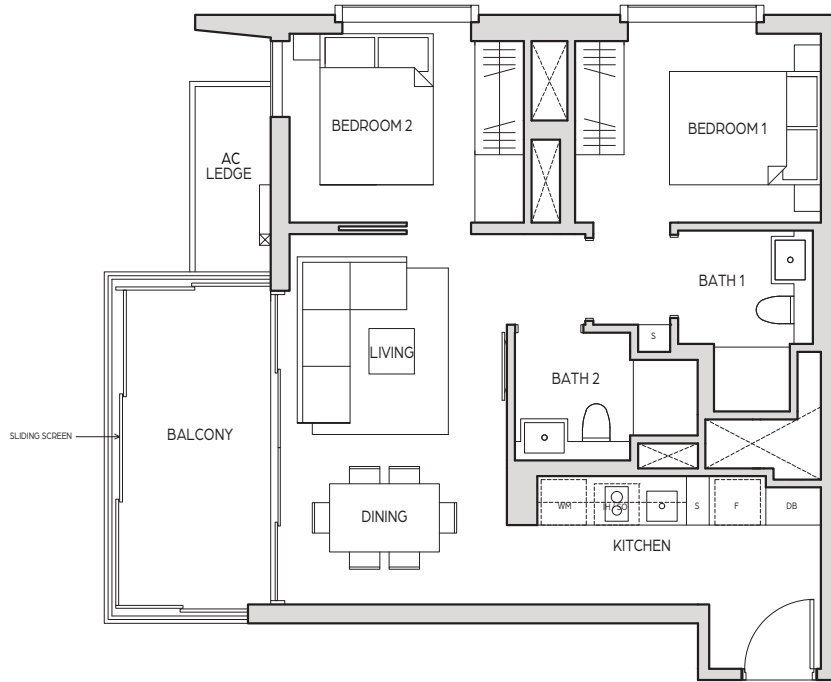

1 BEDROOM

TYPE A1a

38 sq m / 409 sq ft

UNIT

07-02 TO # 24-02

LEGEND (where applicable):

- F - Fridge
- WM - Washing Machine
- S - Storage
- DB - Distribution Board
- IH - Induction Hob
- SO - Steam Oven

KEYPLAN

UNIT

07-04 TO # 24-04

0 1 3 5M

LEGEND (where applicable):

F - Fridge S - Storage IH - Induction Hob
 WM - Washing Machine DB - Distribution Board SO - Steam Oven

KEYPLAN

2 BEDROOM

TYPE B1

68 sq m / 732 sq ft

UNIT

07-06 TO # 24-06

LEGEND (where applicable):

- F - Fridge
- S - Storage
- IH - Induction Hob
- WM - Washing Machine
- DB - Distribution Board
- SO - Steam Oven

2 BEDROOM

TYPE B1a

68 sq m / 732 sq ft

UNIT

07-05 TO # 24-05

LEGEND (where applicable):
 F - Fridge S - Storage IH - Induction Hob
 WM - Washing Machine DB - Distribution Board SO - Steam Oven

2 BEDROOM

TYPE B2

69 sq m / 743 sq ft

UNIT

07-01 TO # 24-01