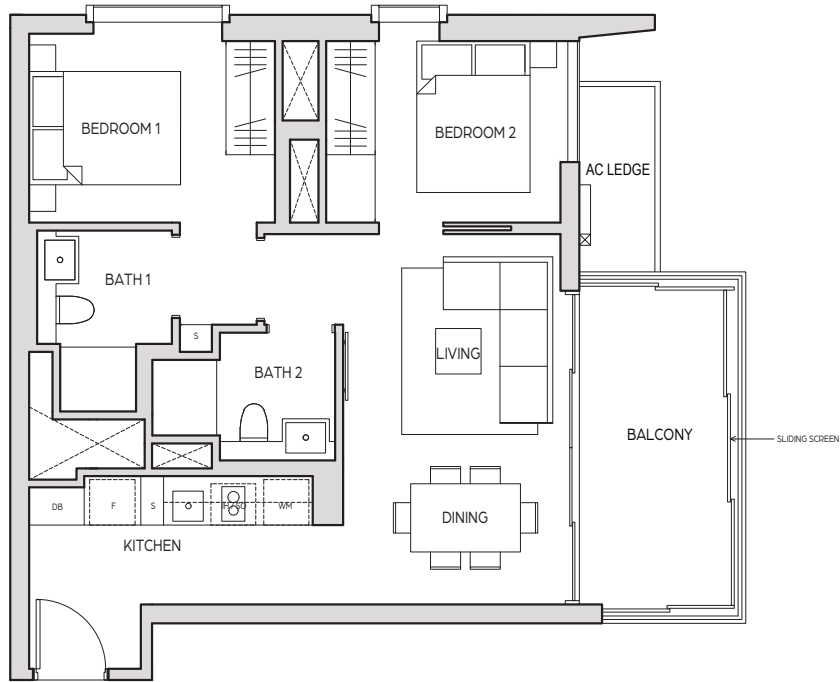

1 BEDROOM

TYPE A1a

38 sq m / 409 sq ft

UNIT

07-02 TO # 24-02

LEGEND (where applicable):

- F - Fridge
- WM - Washing Machine
- S - Storage
- DB - Distribution Board
- IH - Induction Hob
- SO - Steam Oven

KEYPLAN

68 sq m / 732 sq ft

UNIT

07-06 TO # 24-06

LEGEND (where applicable):

- F - Fridge
- S - Storage
- IH - Induction Hob
- WM - Washing Machine
- DB - Distribution Board
- SO - Steam Oven

2 BEDROOM

TYPE B1a

68 sq m / 732 sq ft

UNIT

07-05 TO # 24-05

LEGEND (where applicable):
 F - Fridge S - Storage IH - Induction Hob
 WM - Washing Machine DB - Distribution Board SO - Steam Oven

2 BEDROOM

TYPE B2

69 sq m / 743 sq ft

UNIT

07-01 TO # 24-01

LEGEND (where applicable):

- F - Fridge
- S - Storage
- IH - Induction Hob
- WM - Washing Machine
- DB - Distribution Board
- SO - Steam Oven

2 BEDROOM

TYPE B3

70 sq m / 754 sq ft

UNIT

08-10 TO # 24-10

LEGEND (where applicable):