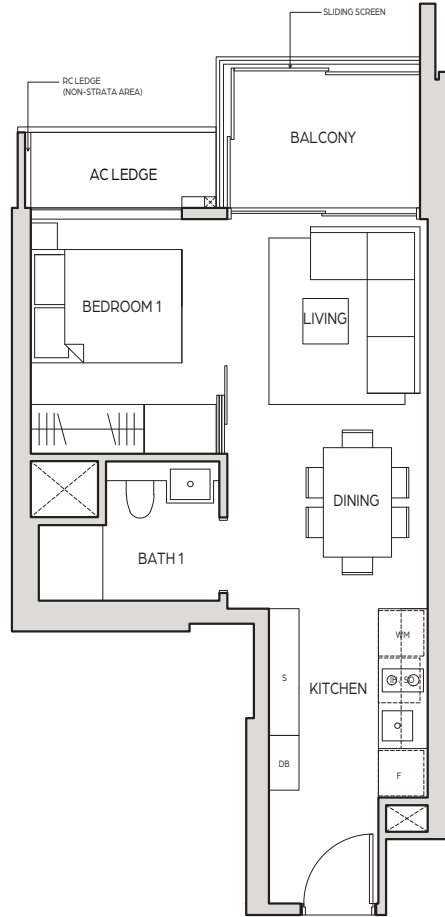

1 BEDROOM

TYPE A1a

38 sq m / 409 sq ft

UNIT

07-02 TO # 24-02

LEGEND (where applicable):

- F - Fridge
- WM - Washing Machine
- S - Storage
- DB - Distribution Board
- IH - Induction Hob
- SO - Steam Oven

KEYPLAN

1 BEDROOM

TYPE A1-G

48 sq m / 517 sq ft

UNIT

07-09

LEGEND (where applicable):

- F - Fridge
- S - Storage
- IH - Induction Hob
- WM - Washing Machine
- DB - Distribution Board
- SO - Steam Oven

1 BEDROOM

TYPE A2

45 sq m / 484 sq ft

UNIT

08-08 TO # 24-08

LEGEND (where applicable):

- F - Fridge
- S - Storage
- IH - Induction Hob
- WM - Washing Machine
- DB - Distribution Board
- SO - Steam Oven

KEYPLAN

1 BEDROOM

TYPE A2a

45 sq m / 484 sq ft

UNIT

08-07 TO # 24-07

LEGEND (where applicable):

- F - Fridge
- WM - Washing Machine
- S - Storage
- DB - Distribution Board
- IH - Induction Hob
- SO - Steam Oven

1 BEDROOM

TYPE A2a-G