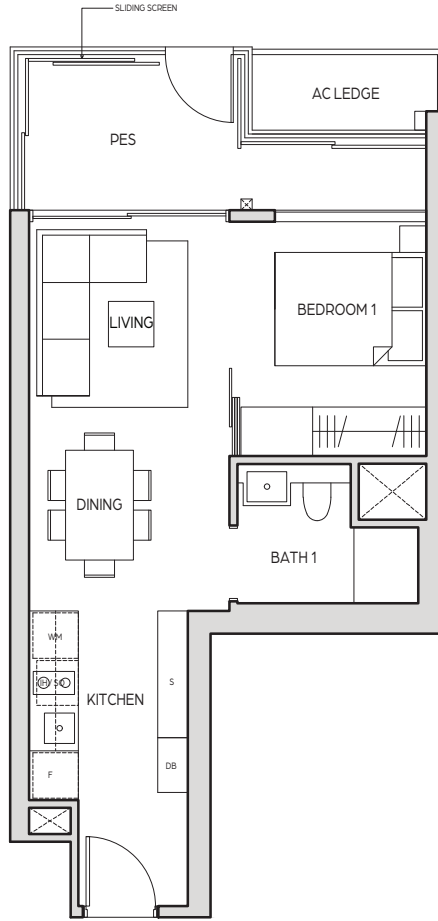

1 BEDROOM

TYPE A1a

38 sq m / 409 sq ft

UNIT

07-02 TO # 24-02

LEGEND (where applicable):

- F - Fridge
- WM - Washing Machine
- S - Storage
- DB - Distribution Board
- IH - Induction Hob
- SO - Steam Oven

KEYPLAN

TYPE A2

45 sq m / 484 sq ft

UNIT

08-08 TO # 24-08

LEGEND (where applicable):

- F - Fridge
- S - Storage
- IH - Induction Hob
- WM - Washing Machine
- DB - Distribution Board
- SO - Steam Oven

KEYPLAN

1 BEDROOM

TYPE A2a

45 sq m / 484 sq ft

UNIT

08-07 TO # 24-07

LEGEND (where applicable):

- F - Fridge
- WM - Washing Machine
- S - Storage
- DB - Distribution Board
- IH - Induction Hob
- SO - Steam Oven

1 BEDROOM

TYPE A2a-G

49 sq m / 527 sq ft

UNIT

07-07

LEGEND (where applicable):

- F - Fridge
- WM - Washing Machine
- S - Storage
- DB - Distribution Board
- IH - Induction Hob
- SO - Steam Oven

1 BEDROOM

TYPE A3

43 sq m / 463 sq ft