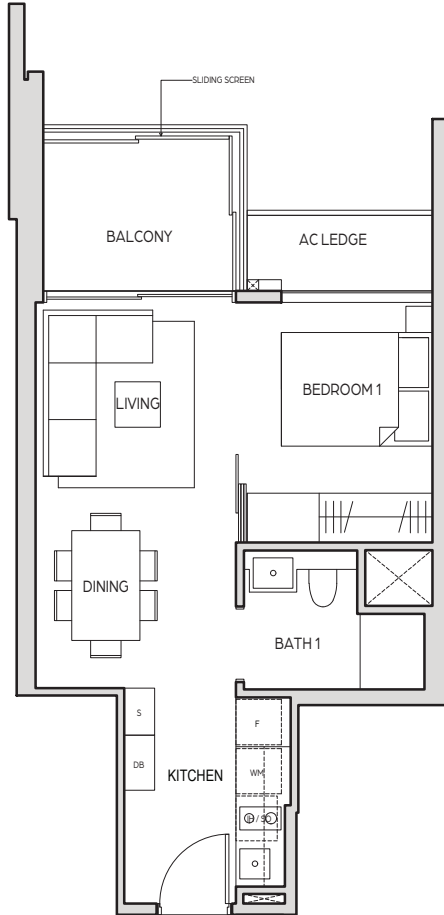

1 BEDROOM

TYPE A1

44 sq m / 474 sq ft

UNIT

08-09 TO # 24-09

0 1 3 5M

LEGEND (where applicable):

F - Fridge S - Storage IH - Induction Hob
 WM - Washing Machine DB - Distribution Board SO - Steam Oven

1 BEDROOM

TYPE A1a

38 sq m / 409 sq ft

UNIT

07-02 TO # 24-02

LEGEND (where applicable):

- F - Fridge
- WM - Washing Machine
- S - Storage
- DB - Distribution Board
- IH - Induction Hob
- SO - Steam Oven

KEYPLAN

1 BEDROOM

TYPE A1-G

48 sq m / 517 sq ft

UNIT

07-09

LEGEND (where applicable):

- F - Fridge
- S - Storage
- IH - Induction Hob
- WM - Washing Machine
- DB - Distribution Board
- SO - Steam Oven

1 BEDROOM

TYPE A2

45 sq m / 484 sq ft

UNIT

08-08 TO # 24-08

LEGEND (where applicable):

- F - Fridge
- S - Storage
- IH - Induction Hob
- WM - Washing Machine
- DB - Distribution Board
- SO - Steam Oven

KEYPLAN

1 BEDROOM