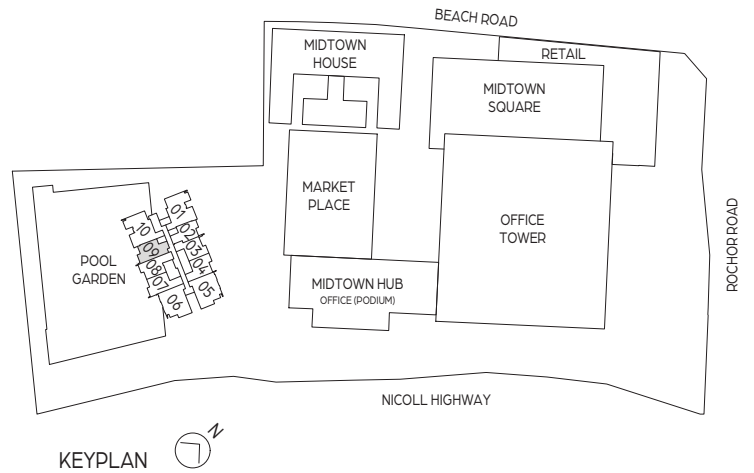

1 BEDROOM

TYPE A1

44 sq m / 474 sq ft

UNIT

08-09 TO # 24-09

0 1 3 5M

LEGEND (where applicable):

F - Fridge S - Storage IH - Induction Hob
 WM - Washing Machine DB - Distribution Board SO - Steam Oven

1 BEDROOM

TYPE A1a

38 sq m / 409 sq ft

UNIT

07-02 TO # 24-02

LEGEND (where applicable):

- F - Fridge
- WM - Washing Machine
- S - Storage
- DB - Distribution Board
- IH - Induction Hob
- SO - Steam Oven

KEYPLAN

KEYPLAN