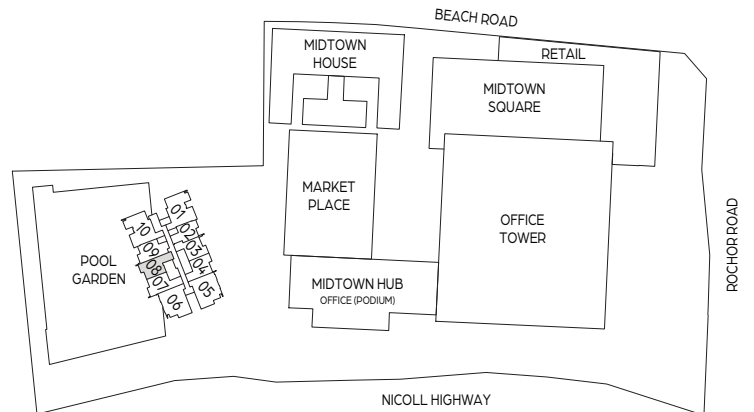

1 BEDROOM

TYPE A1a

38 sq m / 409 sq ft

UNIT

07-02 TO # 24-02

LEGEND (where applicable):

- F - Fridge
- WM - Washing Machine
- S - Storage
- DB - Distribution Board
- IH - Induction Hob
- SO - Steam Oven

KEYPLAN

1 BEDROOM

TYPE A1-G

48 sq m / 517 sq ft

UNIT

07-09

LEGEND (where applicable):

- F - Fridge
- S - Storage
- IH - Induction Hob
- WM - Washing Machine
- DB - Distribution Board
- SO - Steam Oven

1 BEDROOM

TYPE A2

45 sq m / 484 sq ft

UNIT

08-08 TO # 24-08

LEGEND (where applicable):

- F - Fridge
- S - Storage
- IH - Induction Hob
- WM - Washing Machine
- DB - Distribution Board
- SO - Steam Oven

KEYPLAN

1 BEDROOM