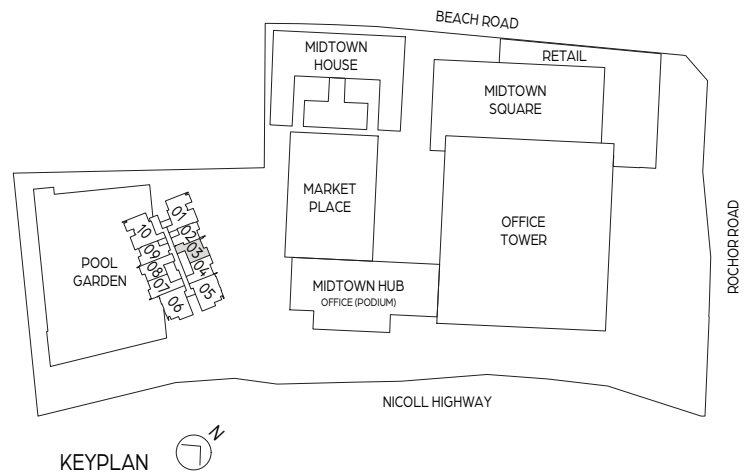

49 sq m / 527 sq ft

UNIT

07-07

LEGEND (where applicable):

- F - Fridge
- WM - Washing Machine
- S - Storage
- DB - Distribution Board
- IH - Induction Hob
- SO - Steam Oven

1 BEDROOM

TYPE A3

43 sq m / 463 sq ft

UNIT

07-03 TO # 24-03

0 1 3 5M

LEGEND (where applicable):

F - Fridge S - Storage IH - Induction Hob
 WM - Washing Machine DB - Distribution Board SO - Steam Oven

1 BEDROOM

TYPE A3a

42 sq m / 452 sq ft