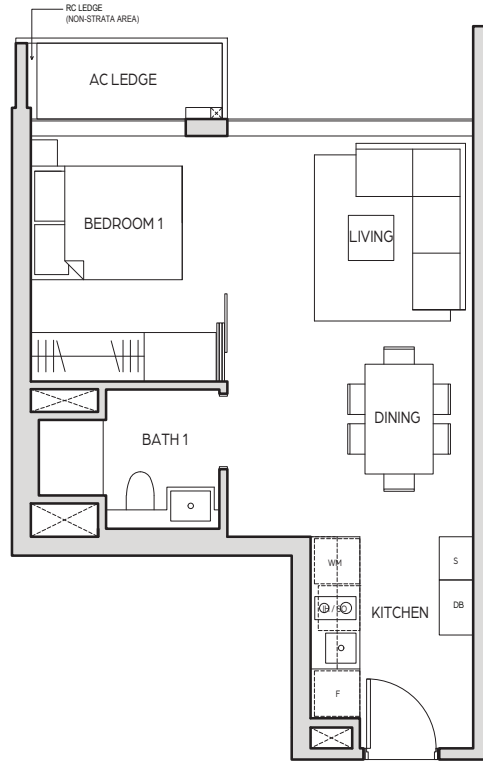

49 sq m / 527 sq ft

UNIT

07-07

LEGEND (where applicable):

- F - Fridge
- WM - Washing Machine
- S - Storage
- DB - Distribution Board
- IH - Induction Hob
- SO - Steam Oven

1 BEDROOM

TYPE A3

43 sq m / 463 sq ft

UNIT

07-03 TO # 24-03

0 1 3 5M

LEGEND (where applicable):

F - Fridge S - Storage IH - Induction Hob
 WM - Washing Machine DB - Distribution Board SO - Steam Oven

1 BEDROOM

TYPE A3a

42 sq m / 452 sq ft

UNIT

07-04 TO # 24-04

0 1 3 5M

LEGEND (where applicable):

F - Fridge S - Storage IH - Induction Hob
 WM - Washing Machine DB - Distribution Board SO - Steam Oven

KEYPLAN

2 BEDROOM

TYPE B1

68 sq m / 732 sq ft

UNIT

07-06 TO # 24-06

LEGEND (where applicable):

- F - Fridge
- S - Storage
- IH - Induction Hob
- WM - Washing Machine
- DB - Distribution Board
- SO - Steam Oven

2 BEDROOM

TYPE B1a

68 sq m / 732 sq ft