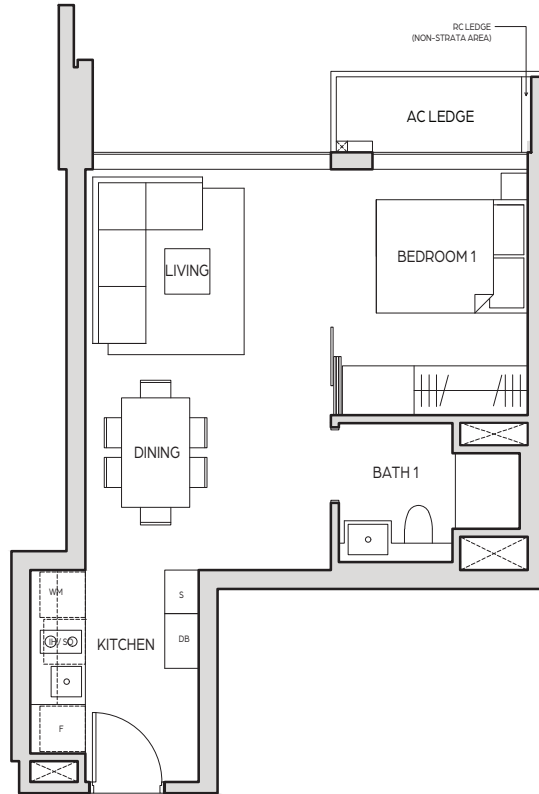

1 BEDROOM

TYPE A1a

38 sq m / 409 sq ft

UNIT

07-02 TO # 24-02

LEGEND (where applicable):

- F - Fridge
- WM - Washing Machine
- S - Storage
- DB - Distribution Board
- IH - Induction Hob
- SO - Steam Oven

KEYPLAN

TYPE A2a

45 sq m / 484 sq ft

UNIT

08-07 TO # 24-07

LEGEND (where applicable):

- F - Fridge
- WM - Washing Machine
- S - Storage
- DB - Distribution Board
- IH - Induction Hob
- SO - Steam Oven

1 BEDROOM

TYPE A2a-G

49 sq m / 527 sq ft

UNIT

07-07

LEGEND (where applicable):

- F - Fridge
- WM - Washing Machine
- S - Storage
- DB - Distribution Board
- IH - Induction Hob
- SO - Steam Oven

1 BEDROOM

TYPE A3

43 sq m / 463 sq ft

UNIT

07-03 TO # 24-03

0 1 3 5M

LEGEND (where applicable):

F - Fridge S - Storage IH - Induction Hob
 WM - Washing Machine DB - Distribution Board SO - Steam Oven

1 BEDROOM

TYPE A3a

42 sq m / 452 sq ft