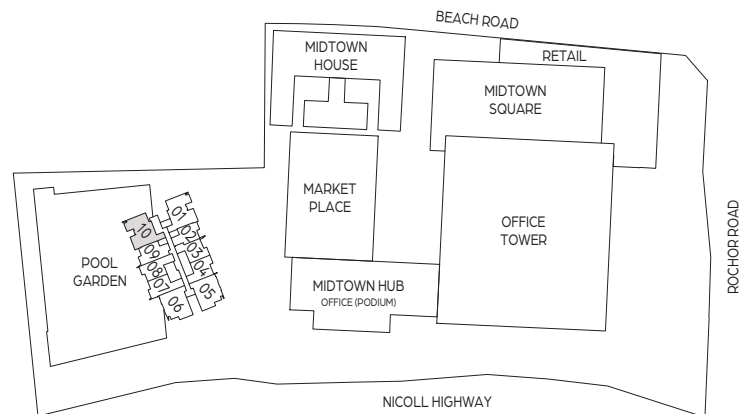

UNIT

07-05 TO # 24-05

LEGEND (where applicable):
 F - Fridge S - Storage IH - Induction Hob
 WM - Washing Machine DB - Distribution Board SO - Steam Oven

2 BEDROOM

TYPE B2

69 sq m / 743 sq ft

UNIT

07-01 TO # 24-01

LEGEND (where applicable):

- F - Fridge
- S - Storage
- IH - Induction Hob
- WM - Washing Machine
- DB - Distribution Board
- SO - Steam Oven

2 BEDROOM

TYPE B3

70 sq m / 754 sq ft

UNIT

08-10 TO # 24-10

LEGEND (where applicable):

- F - Fridge
- S - Storage
- IH - Induction Hob
- WM - Washing Machine
- DB - Distribution Board
- SO - Steam Oven

2 BEDROOM

TYPE B3-G

72 sq m / 775 sq ft

UNIT
07-10

LEGEND (where applicable):
 F - Fridge S - Storage IH - Induction Hob
 WM - Washing Machine DB - Distribution Board SO - Steam Oven