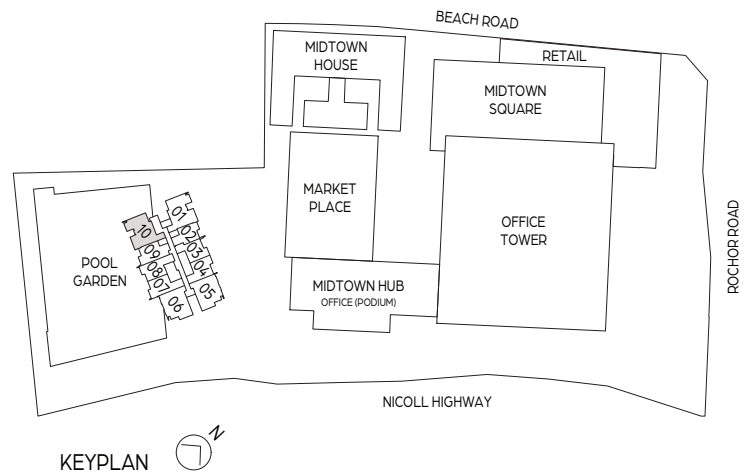

UNIT

07-05 TO # 24-05

LEGEND (where applicable):
 F - Fridge S - Storage IH - Induction Hob
 WM - Washing Machine DB - Distribution Board SO - Steam Oven

2 BEDROOM

TYPE B2

69 sq m / 743 sq ft

UNIT

07-01 TO # 24-01

LEGEND (where applicable):

- F - Fridge
- S - Storage
- IH - Induction Hob
- WM - Washing Machine
- DB - Distribution Board
- SO - Steam Oven

2 BEDROOM

TYPE B3

70 sq m / 754 sq ft

UNIT

08-10 TO # 24-10

LEGEND (where applicable):

- F - Fridge
- S - Storage
- IH - Induction Hob
- WM - Washing Machine
- DB - Distribution Board
- SO - Steam Oven

2 BEDROOM

TYPE B3-G

72 sq m / 775 sq ft

UNIT
07-10

LEGEND (where applicable):
 F - Fridge S - Storage IH - Induction Hob
 WM - Washing Machine DB - Distribution Board SO - Steam Oven