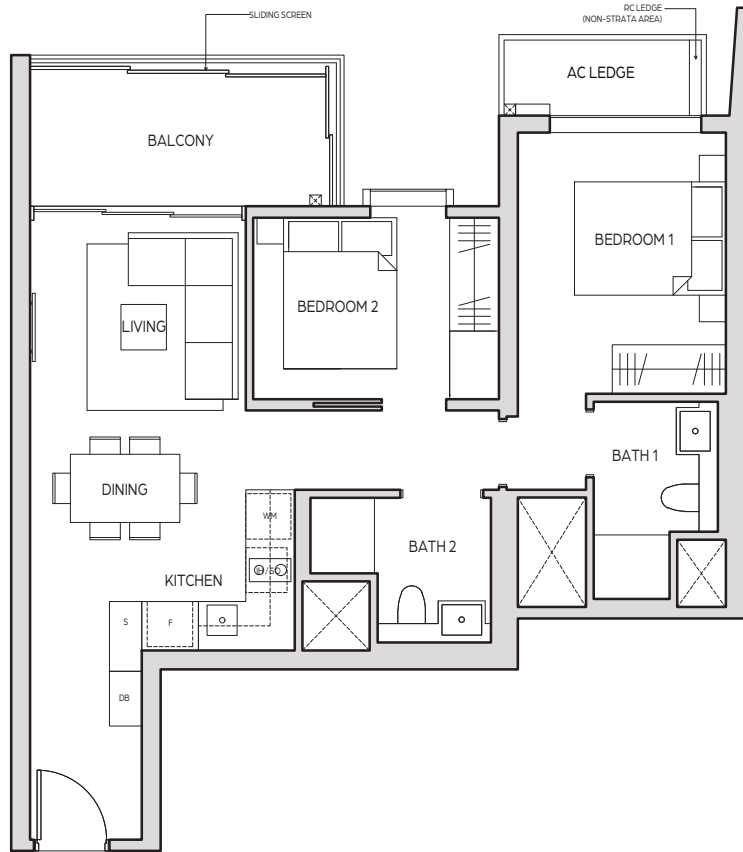

1 BEDROOM

TYPE A1a

38 sq m / 409 sq ft

UNIT

07-02 TO # 24-02

LEGEND (where applicable):

- F - Fridge
- WM - Washing Machine
- S - Storage
- DB - Distribution Board
- IH - Induction Hob
- SO - Steam Oven

KEYPLAN

UNIT

07-05 TO # 24-05

LEGEND (where applicable):
 F - Fridge S - Storage IH - Induction Hob
 WM - Washing Machine DB - Distribution Board SO - Steam Oven

2 BEDROOM

TYPE B2

69 sq m / 743 sq ft

UNIT

07-01 TO # 24-01

LEGEND (where applicable):

- F - Fridge
- S - Storage
- IH - Induction Hob
- WM - Washing Machine
- DB - Distribution Board
- SO - Steam Oven

2 BEDROOM

TYPE B3

70 sq m / 754 sq ft

UNIT

08-10 TO # 24-10

LEGEND (where applicable):

- F - Fridge
- S - Storage
- IH - Induction Hob
- WM - Washing Machine
- DB - Distribution Board
- SO - Steam Oven

2 BEDROOM

TYPE B3-G

72 sq m / 775 sq ft

UNIT
07-10

LEGEND (where applicable):
 F - Fridge S - Storage IH - Induction Hob
 WM - Washing Machine DB - Distribution Board SO - Steam Oven