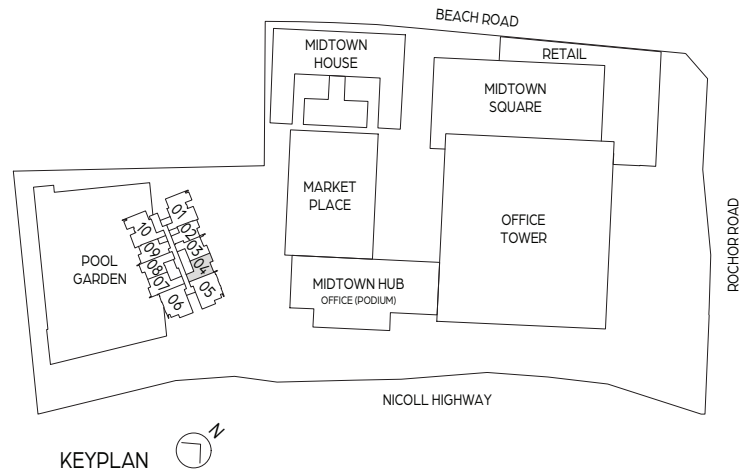

UNIT

07-03 TO # 24-03

0 1 3 5M

LEGEND (where applicable):

F - Fridge S - Storage IH - Induction Hob
 WM - Washing Machine DB - Distribution Board SO - Steam Oven

1 BEDROOM

TYPE A3a

42 sq m / 452 sq ft

UNIT

07-04 TO # 24-04

0 1 3 5M

LEGEND (where applicable):

F - Fridge S - Storage IH - Induction Hob
 WM - Washing Machine DB - Distribution Board SO - Steam Oven

KEYPLAN

2 BEDROOM

TYPE B1