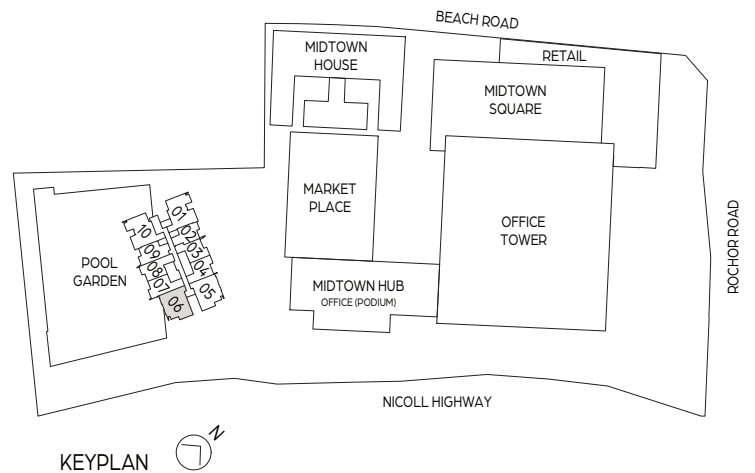

UNIT

07-04 TO # 24-04

0 1 3 5M

LEGEND (where applicable):

F - Fridge S - Storage IH - Induction Hob
 WM - Washing Machine DB - Distribution Board SO - Steam Oven

KEYPLAN

2 BEDROOM

TYPE B1

68 sq m / 732 sq ft

UNIT

07-06 TO # 24-06

LEGEND (where applicable):

- F - Fridge
- S - Storage
- IH - Induction Hob
- WM - Washing Machine
- DB - Distribution Board
- SO - Steam Oven

2 BEDROOM

TYPE B1a

68 sq m / 732 sq ft

UNIT

07-05 TO # 24-05

LEGEND (where applicable):
 F - Fridge S - Storage IH - Induction Hob
 WM - Washing Machine DB - Distribution Board SO - Steam Oven

2 BEDROOM

TYPE B2

69 sq m / 743 sq ft

UNIT

07-01 TO # 24-01