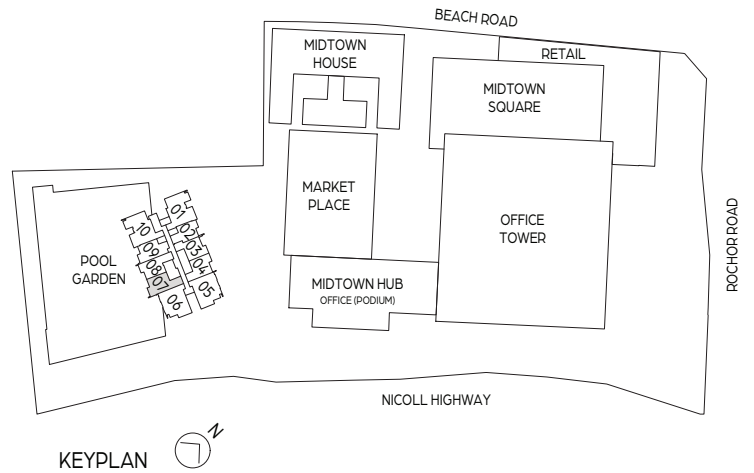

TYPE A2

45 sq m / 484 sq ft

UNIT

08-08 TO # 24-08

LEGEND (where applicable):

- F - Fridge
- S - Storage
- IH - Induction Hob
- WM - Washing Machine
- DB - Distribution Board
- SO - Steam Oven

KEYPLAN

1 BEDROOM

TYPE A2a

45 sq m / 484 sq ft

UNIT

08-07 TO # 24-07

LEGEND (where applicable):

- F - Fridge
- WM - Washing Machine
- S - Storage
- DB - Distribution Board
- IH - Induction Hob
- SO - Steam Oven

1 BEDROOM

TYPE A2a-G