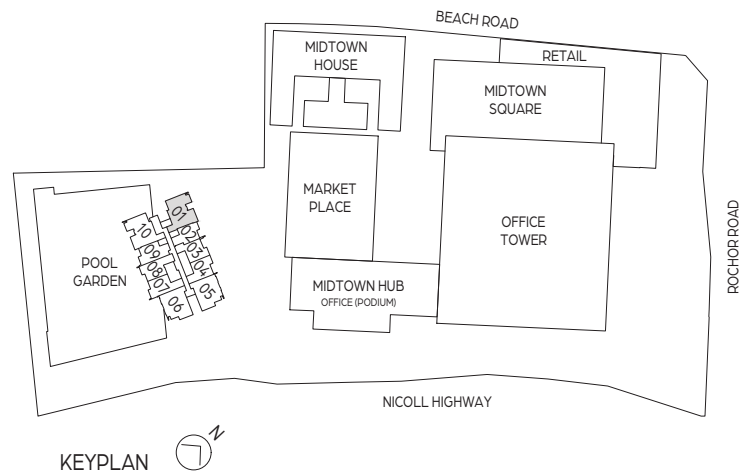

68 sq m / 732 sq ft

UNIT

07-06 TO # 24-06

LEGEND (where applicable):

- F - Fridge
- S - Storage
- IH - Induction Hob
- WM - Washing Machine
- DB - Distribution Board
- SO - Steam Oven

2 BEDROOM

TYPE B1a

68 sq m / 732 sq ft

UNIT

07-05 TO # 24-05

LEGEND (where applicable):
 F - Fridge S - Storage IH - Induction Hob
 WM - Washing Machine DB - Distribution Board SO - Steam Oven

2 BEDROOM

TYPE B2

69 sq m / 743 sq ft

UNIT

07-01 TO # 24-01

LEGEND (where applicable):

- F - Fridge
- S - Storage
- IH - Induction Hob
- WM - Washing Machine
- DB - Distribution Board
- SO - Steam Oven

2 BEDROOM

TYPE B3

70 sq m / 754 sq ft

UNIT

08-10 TO # 24-10

LEGEND (where applicable):

- F - Fridge
- S - Storage
- IH - Induction Hob
- WM - Washing Machine
- DB - Distribution Board
- SO - Steam Oven

2 BEDROOM

TYPE B3-G

72 sq m / 775 sq ft

UNIT
07-10

LEGEND (where applicable):
 F - Fridge S - Storage IH - Induction Hob
 WM - Washing Machine DB - Distribution Board SO - Steam Oven